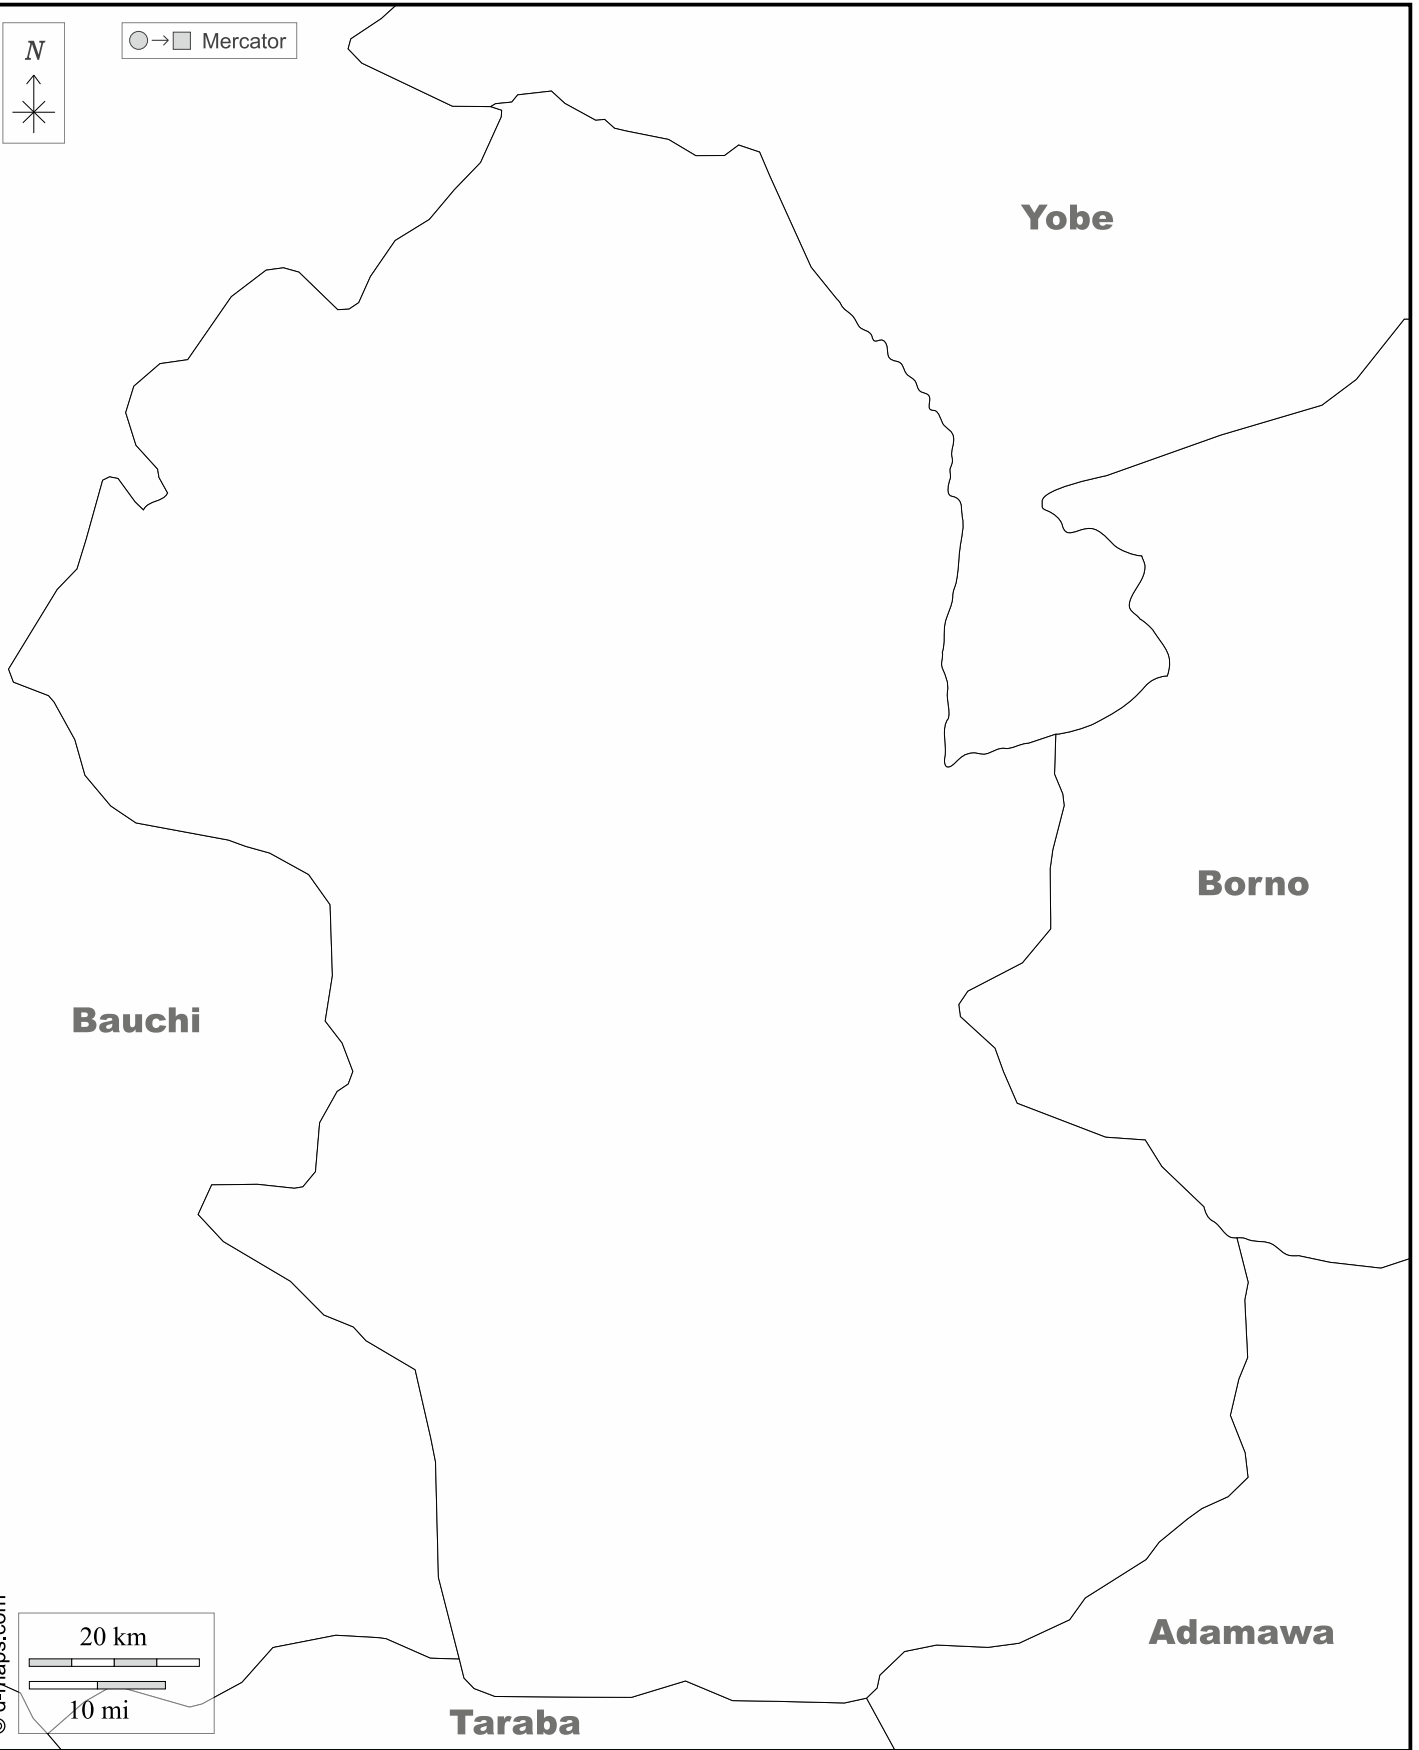

○ → □ Mercator

© d-maps.com

20 km

10 mi

Yobe

Borno

Bauchi

Adamawa

Taraba