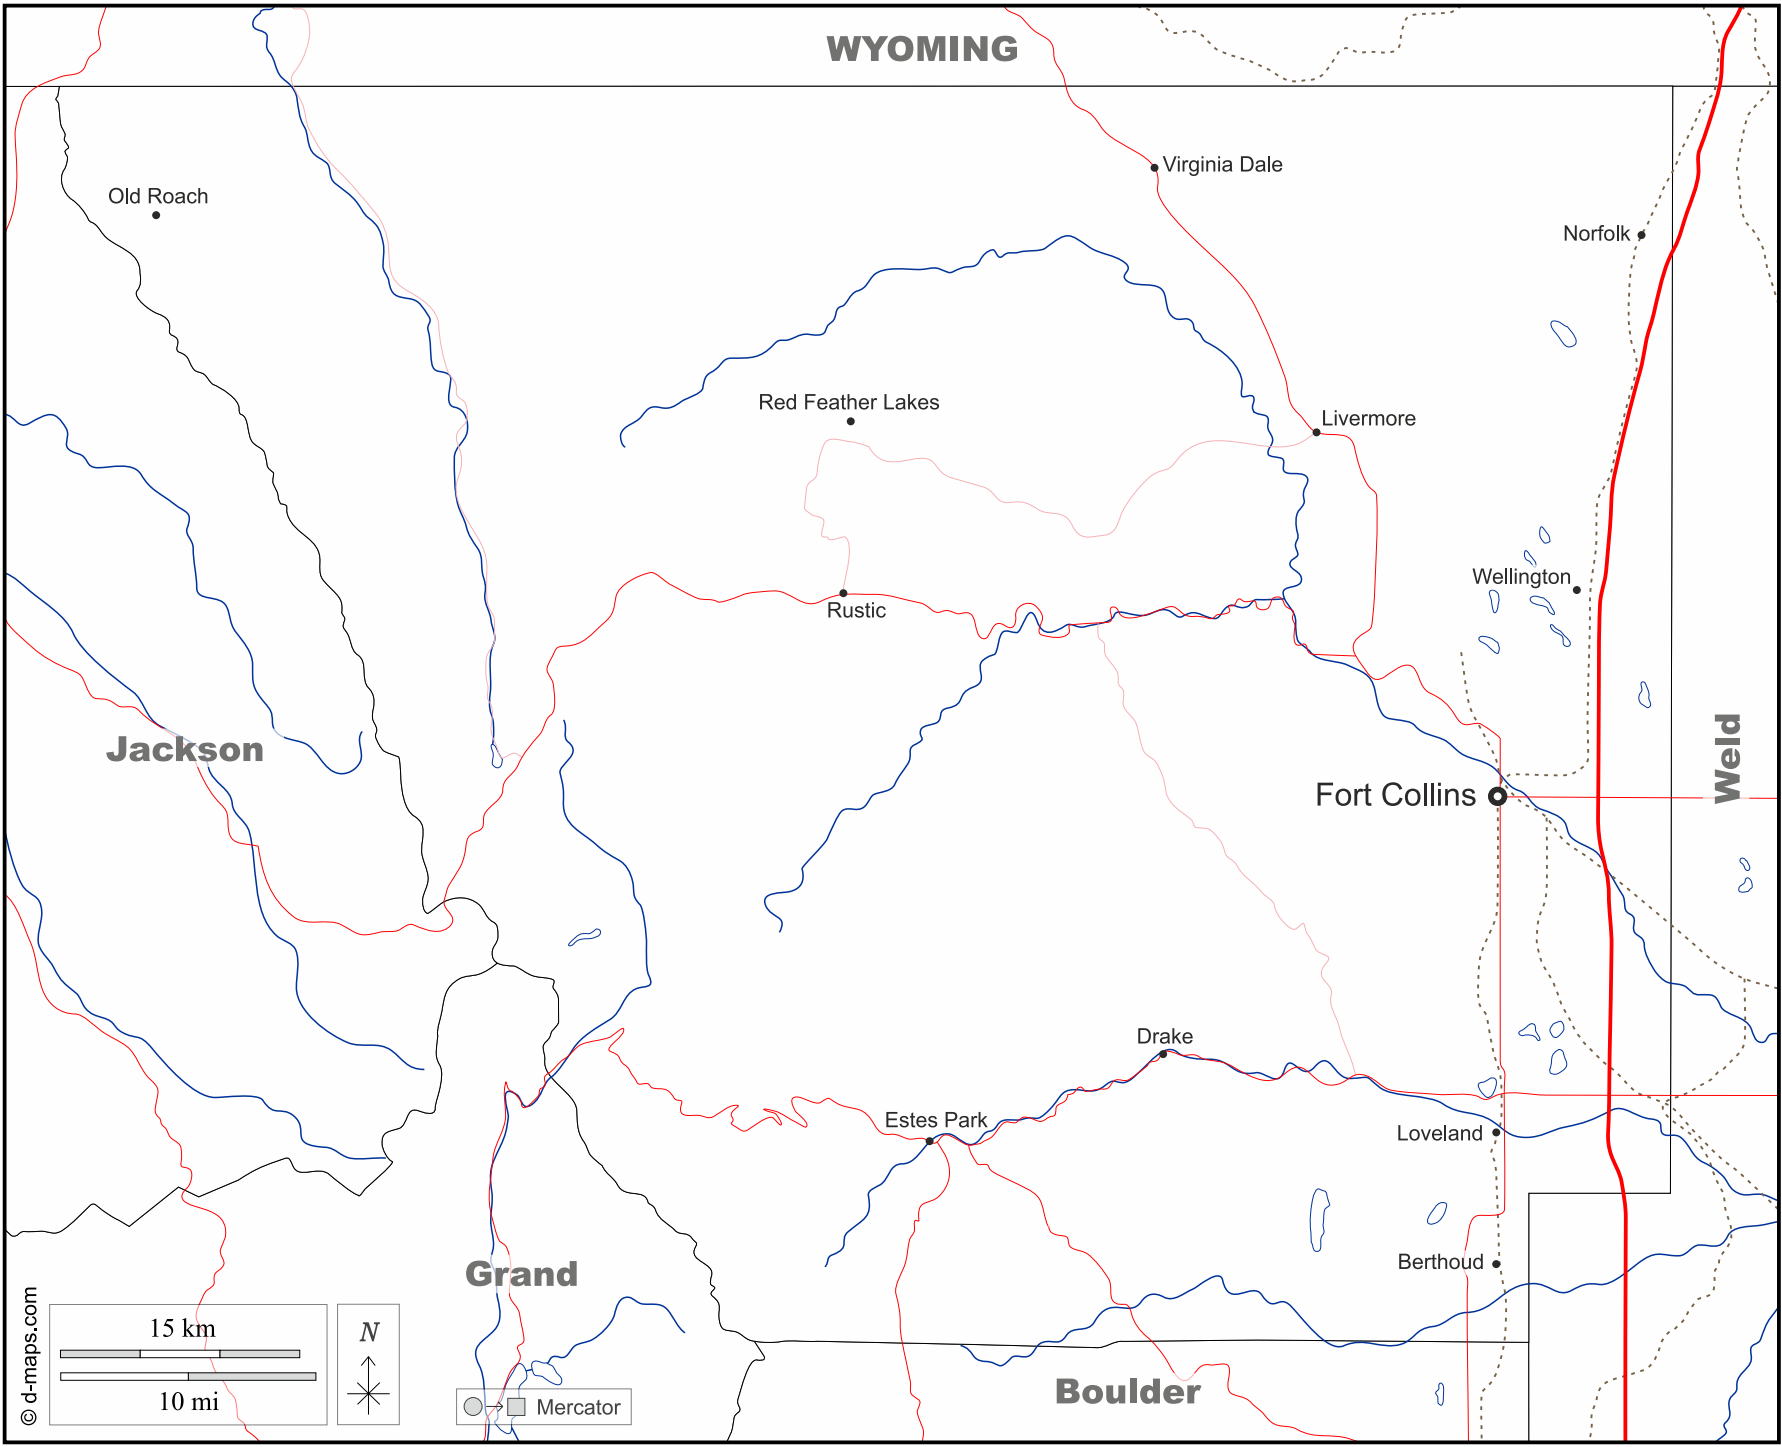

WYOMING

Old Roach

Virginia Dale

Norfolk

Red Feather Lakes

Livermore

Rustic

Wellington

Jackson

Fort Collins

Weld

Drake

Estes Park

Loveland

Grand

Berthoud

Boulder

© d-maps.com

15 km

N

10 mi

Mercator