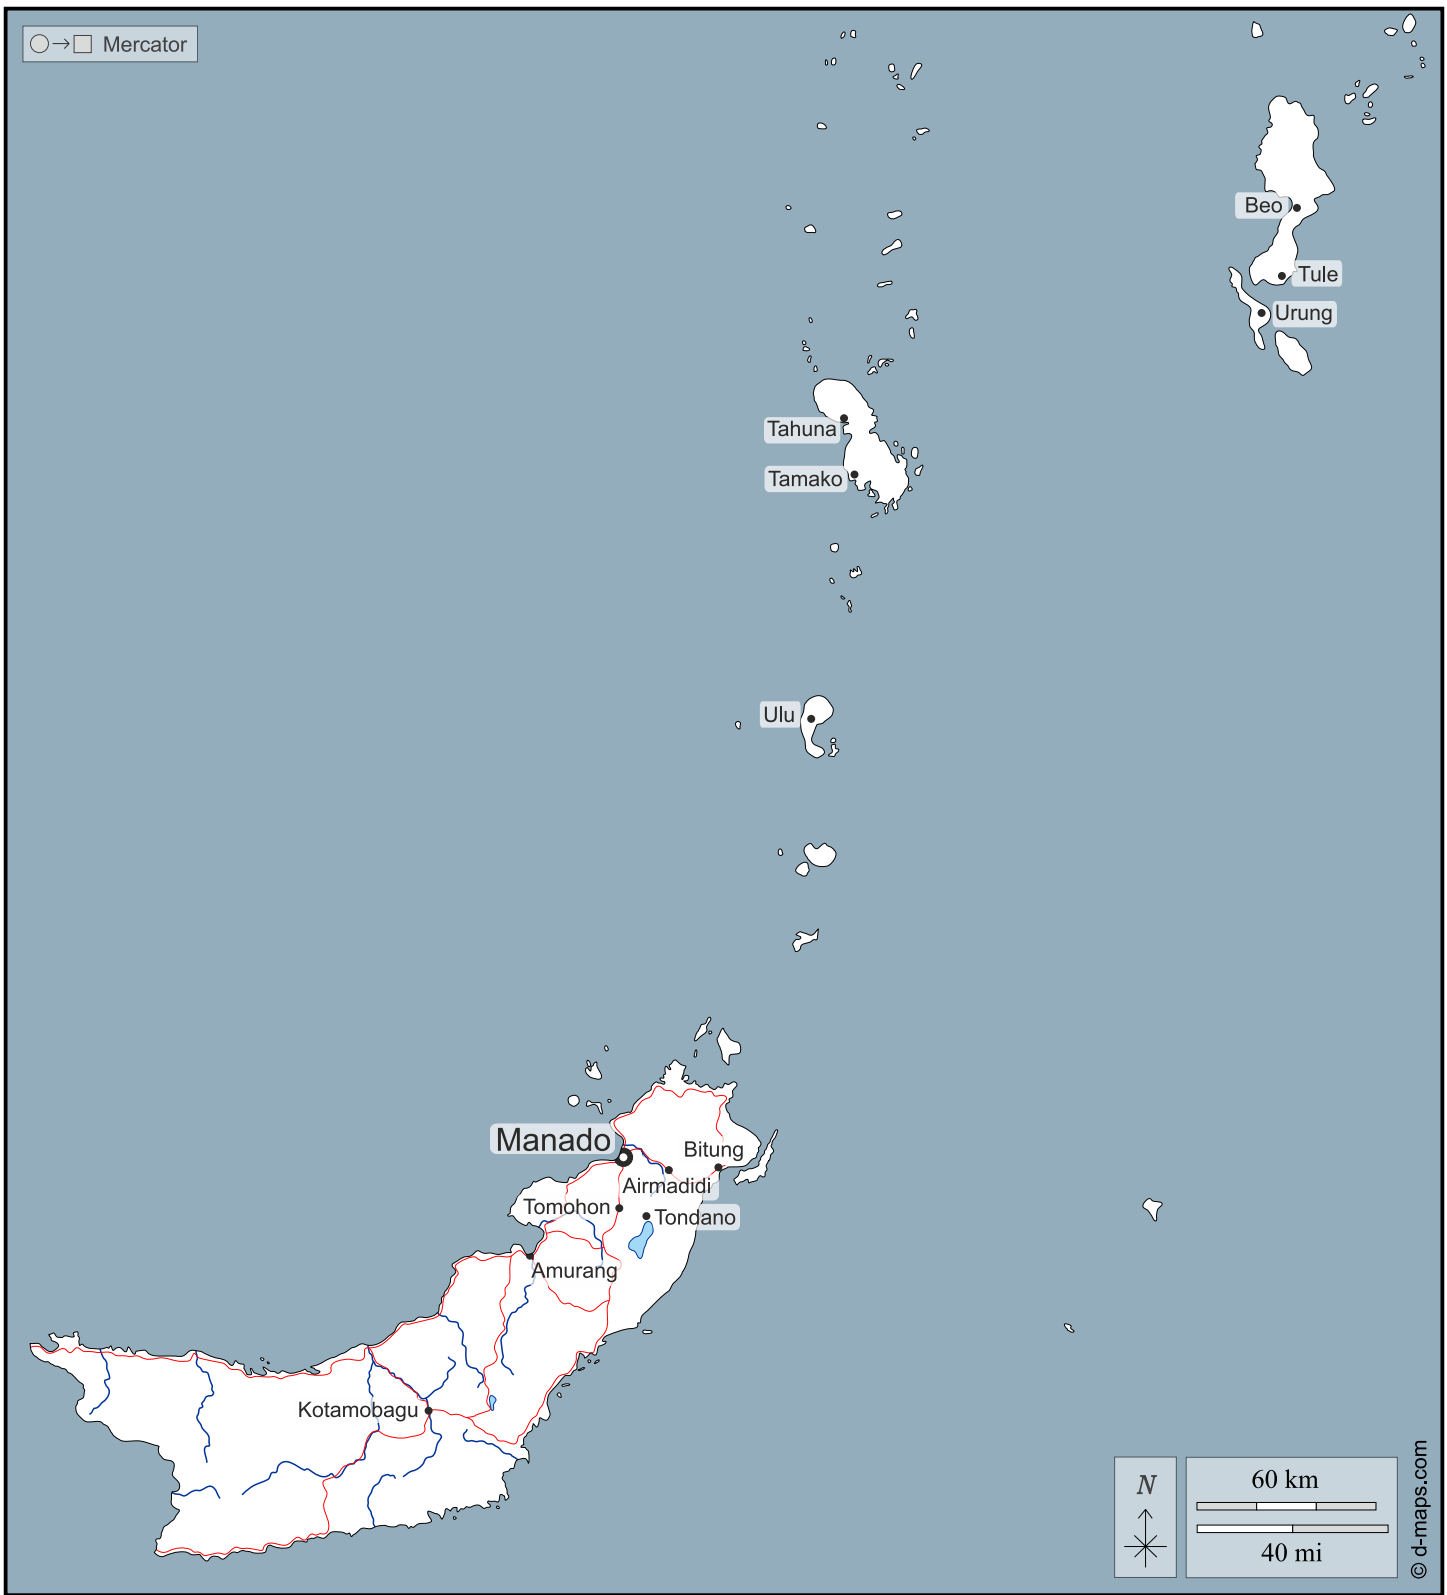

○→□ Mercator

60 km  
40 mi

© d-maps.com