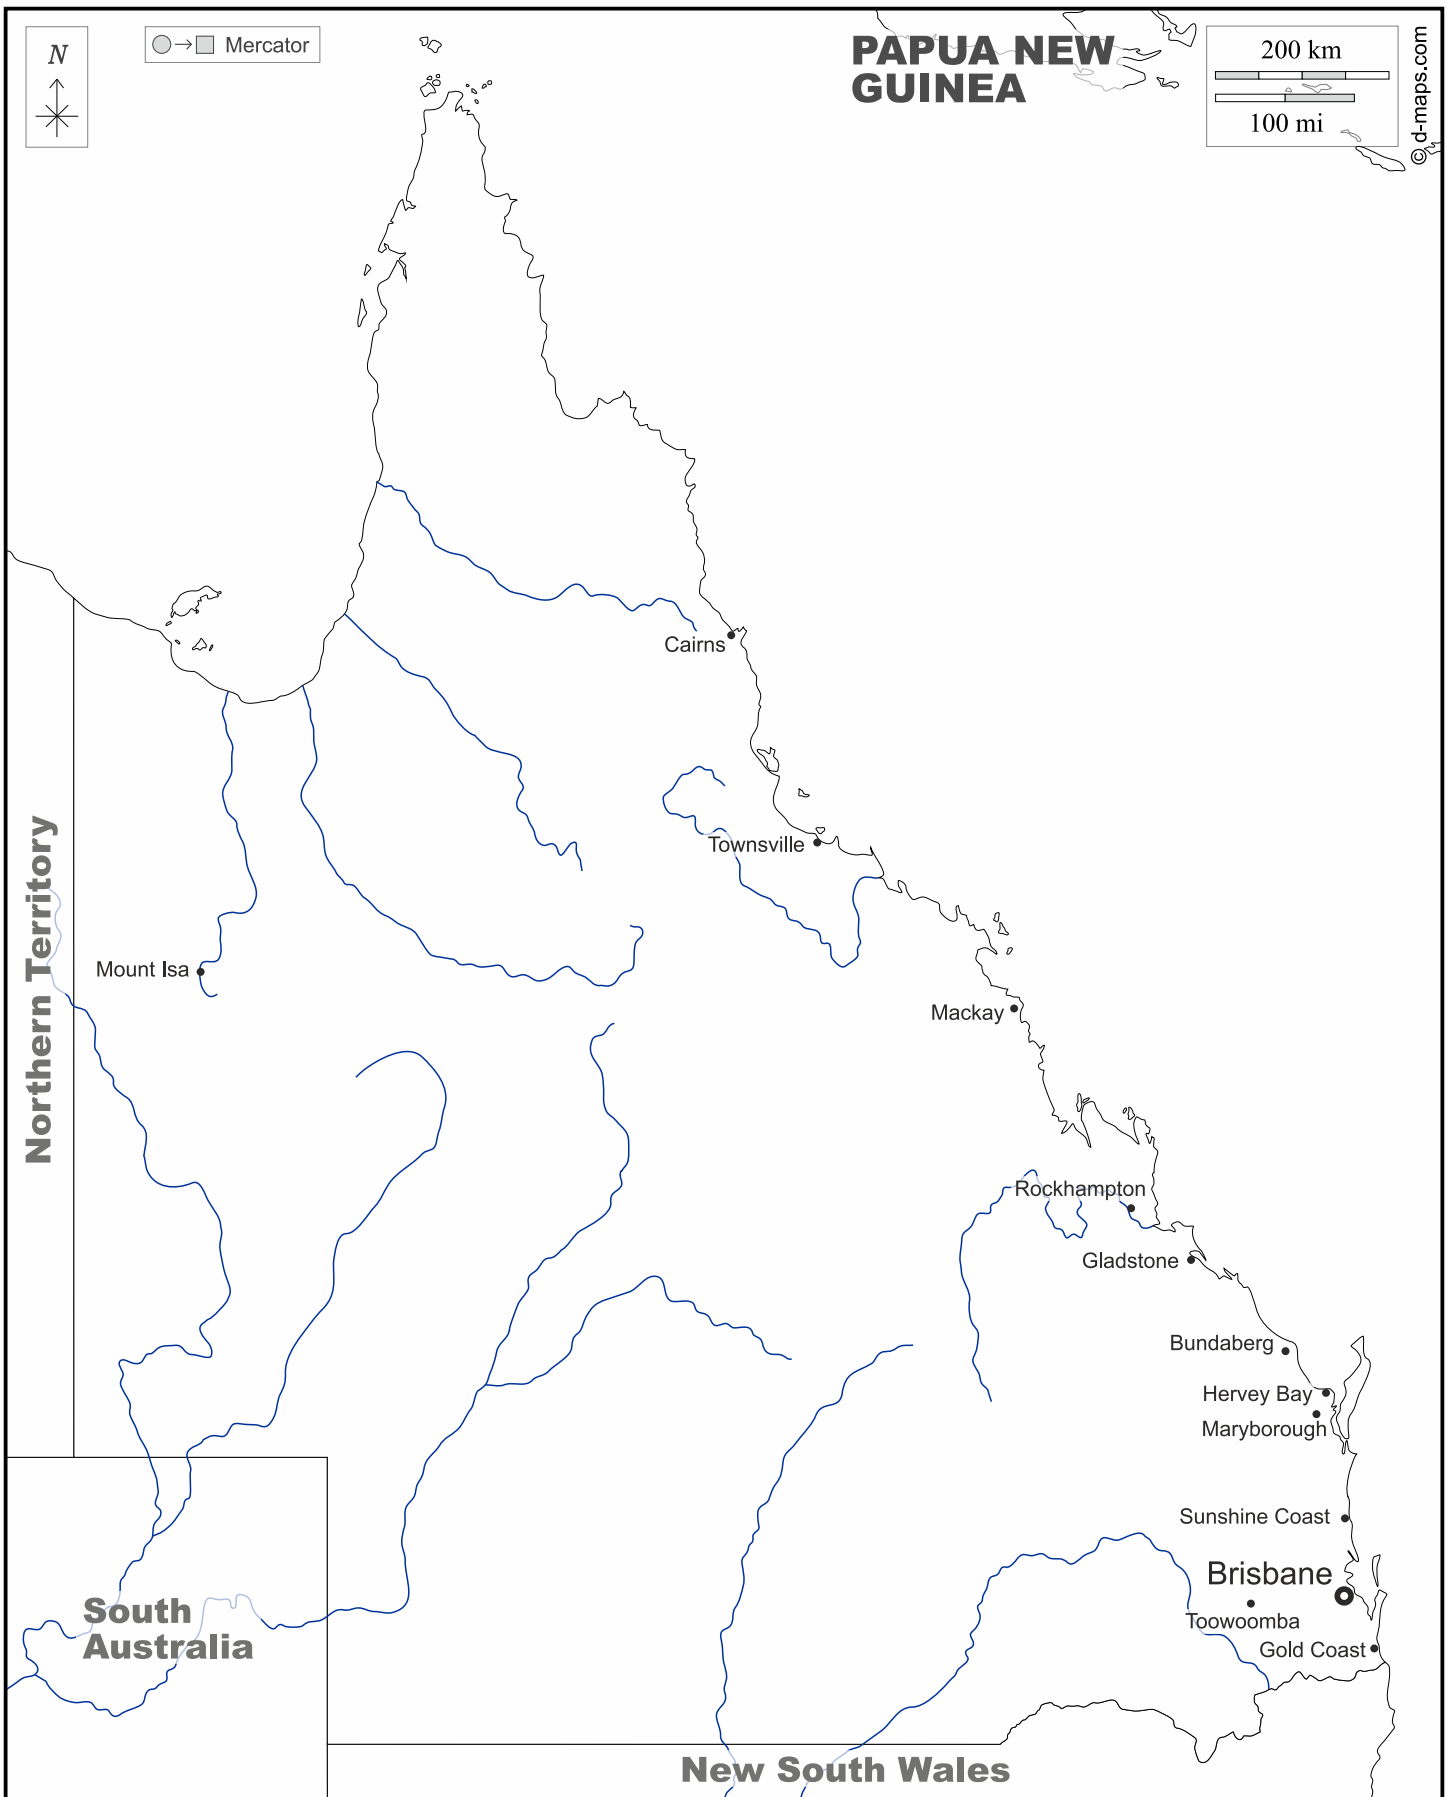

PAPUA NEW GUINEA

© d-maps.com

○ → □ Mercator

Northern Territory

South Australia

New South Wales

Mount Isa

Cairns

Townsville

Mackay

Rockhampton

Gladstone

Bundaberg

Hervey Bay

Maryborough

Sunshine Coast

Brisbane

Toowoomba

Gold Coast