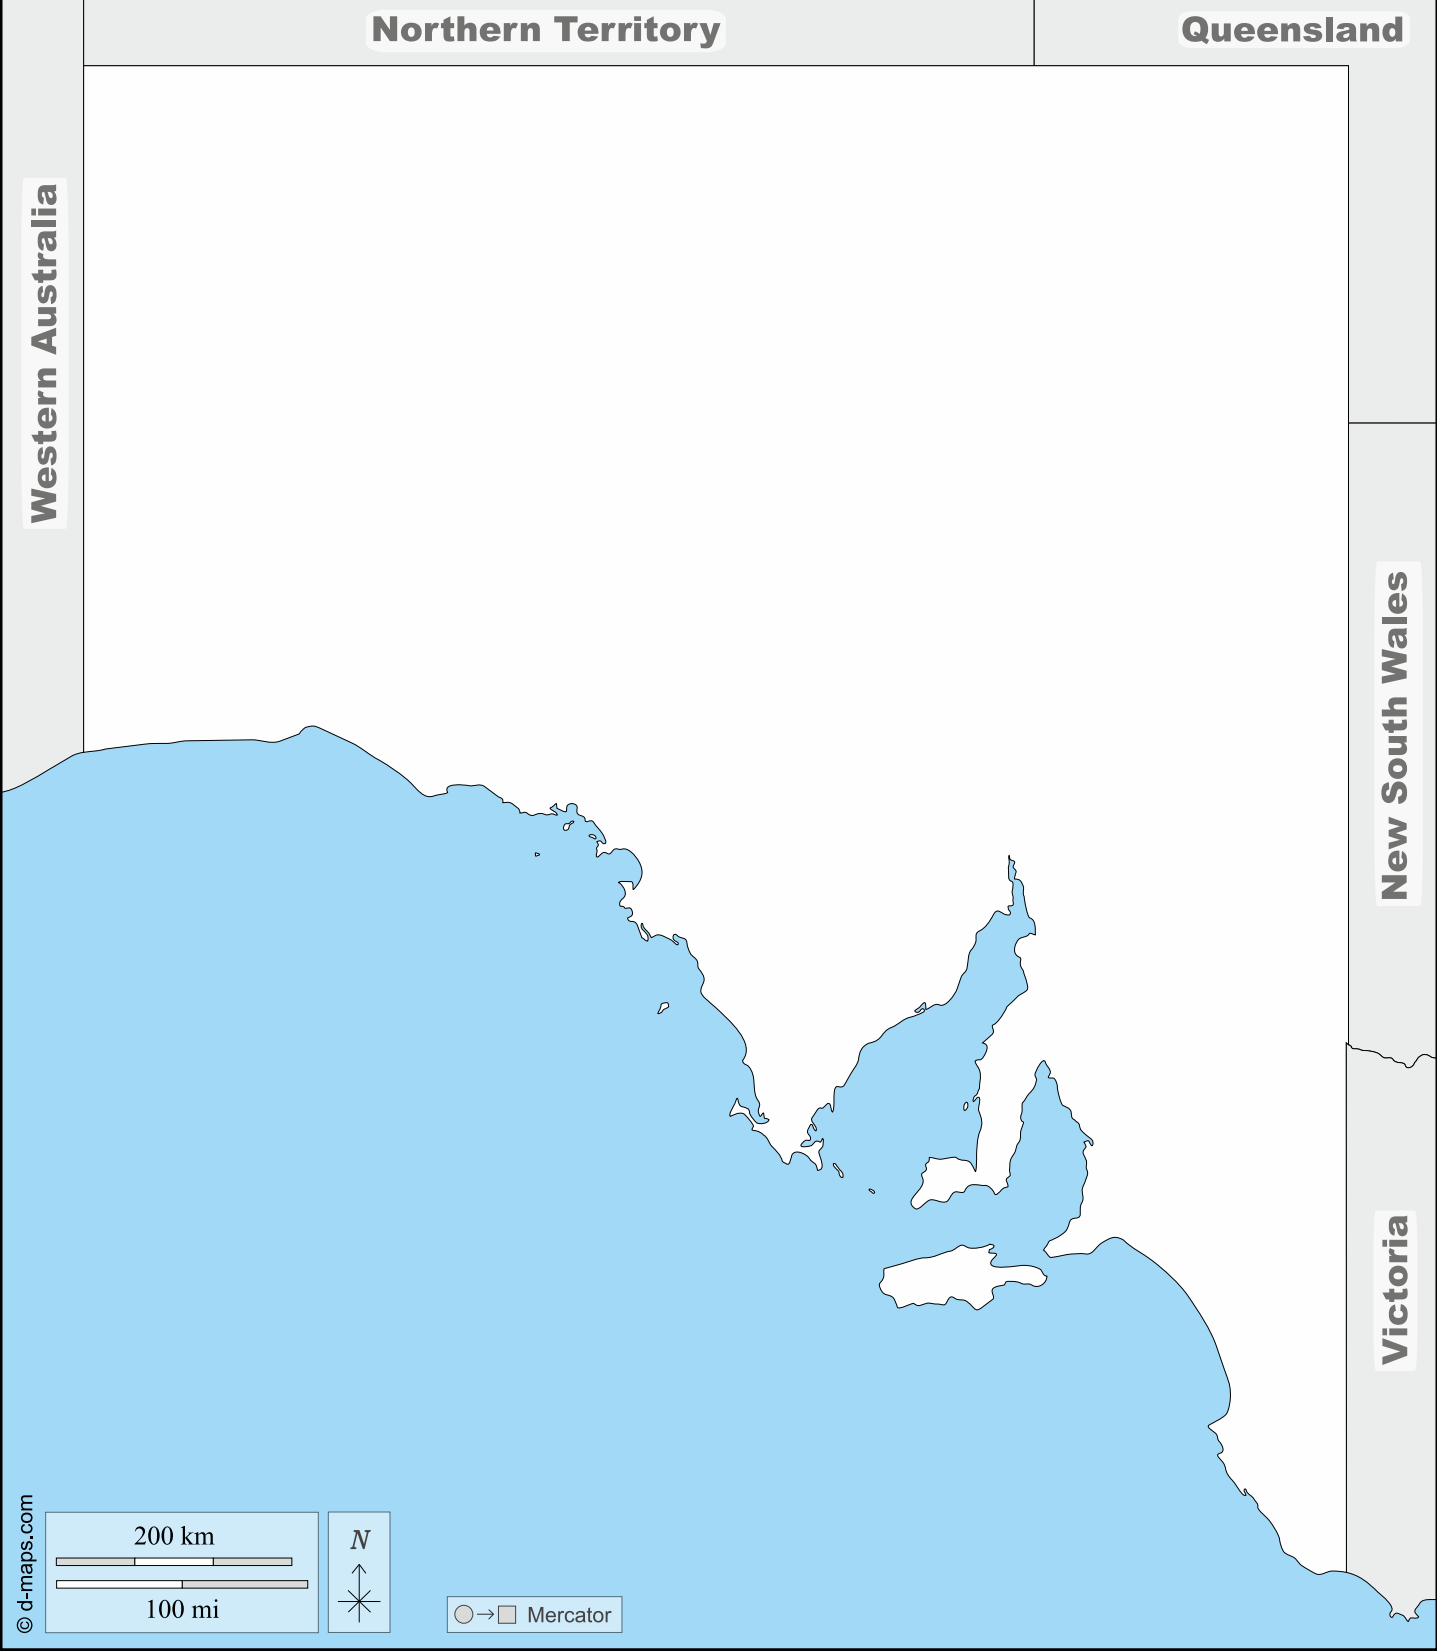

Northern Territory

Queensland

Western Australia

New South Wales

Victoria

© d-maps.com

200 km

100 mi

N

○ → □ Mercator